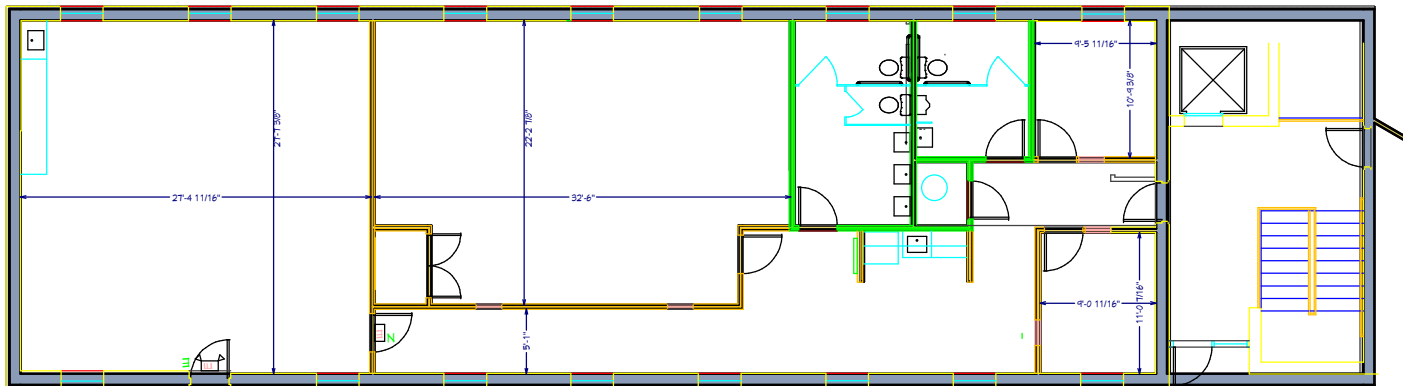

IDEAL PROFESSIONAL PARK  
SUITE B-218: As-builts  
2,554 sqft  
Scale 1/8" = 1'

# IDEAL PROFESSIONAL PARK

Suite B-222: as-builts

SCALE: 1/4"=1'

806 sqft

IDEAL PROFESSIONAL PARK  
SUITE D-206/208: As-builts  
SCALE: 1"=15'  
3,360 SQFT

Prepared by DVP  
*\*\*all dimensions are approximate*

IDEAL PROFESSIONAL PARK  
SUITES D-214 and D-216: As-builts  
SCALE: 1/8"=1'  
1,344 SQFT