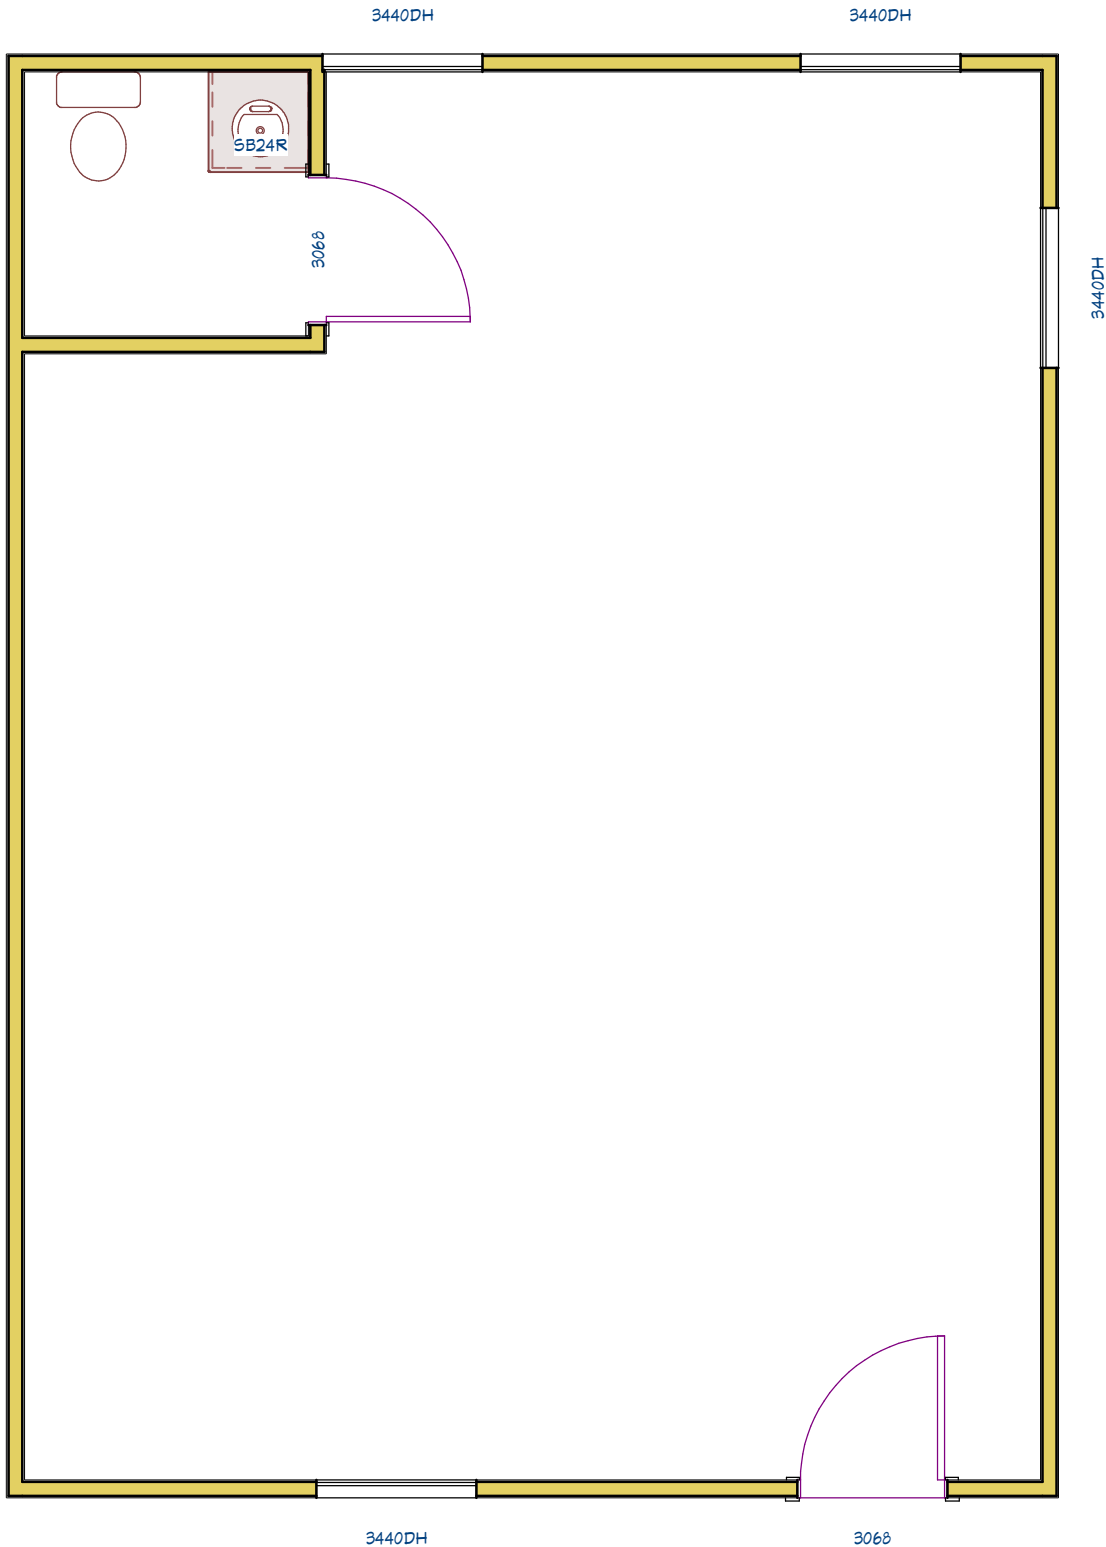

IDEAL PROFESSIONAL PARK  
SUITE B-218: As-builts  
2,554 sqft  
Scale 1/8" = 1'

# IDEAL PROFESSIONAL PARK

Suite B-222: as-builts

SCALE: 1/4"=1'

806 sqft

IDEAL PROFESSIONAL PARK  
SUITE D-206/208: As-builts  
SCALE: 1"=15'  
3,360 SQFT

Prepared by DVP  
*\*\*all dimensions are approximate*

IDEAL PROFESSIONAL PARK  
SUITES D-214 and D-216: As-builts  
SCALE: 1/8"=1'  
1,344 SQFT