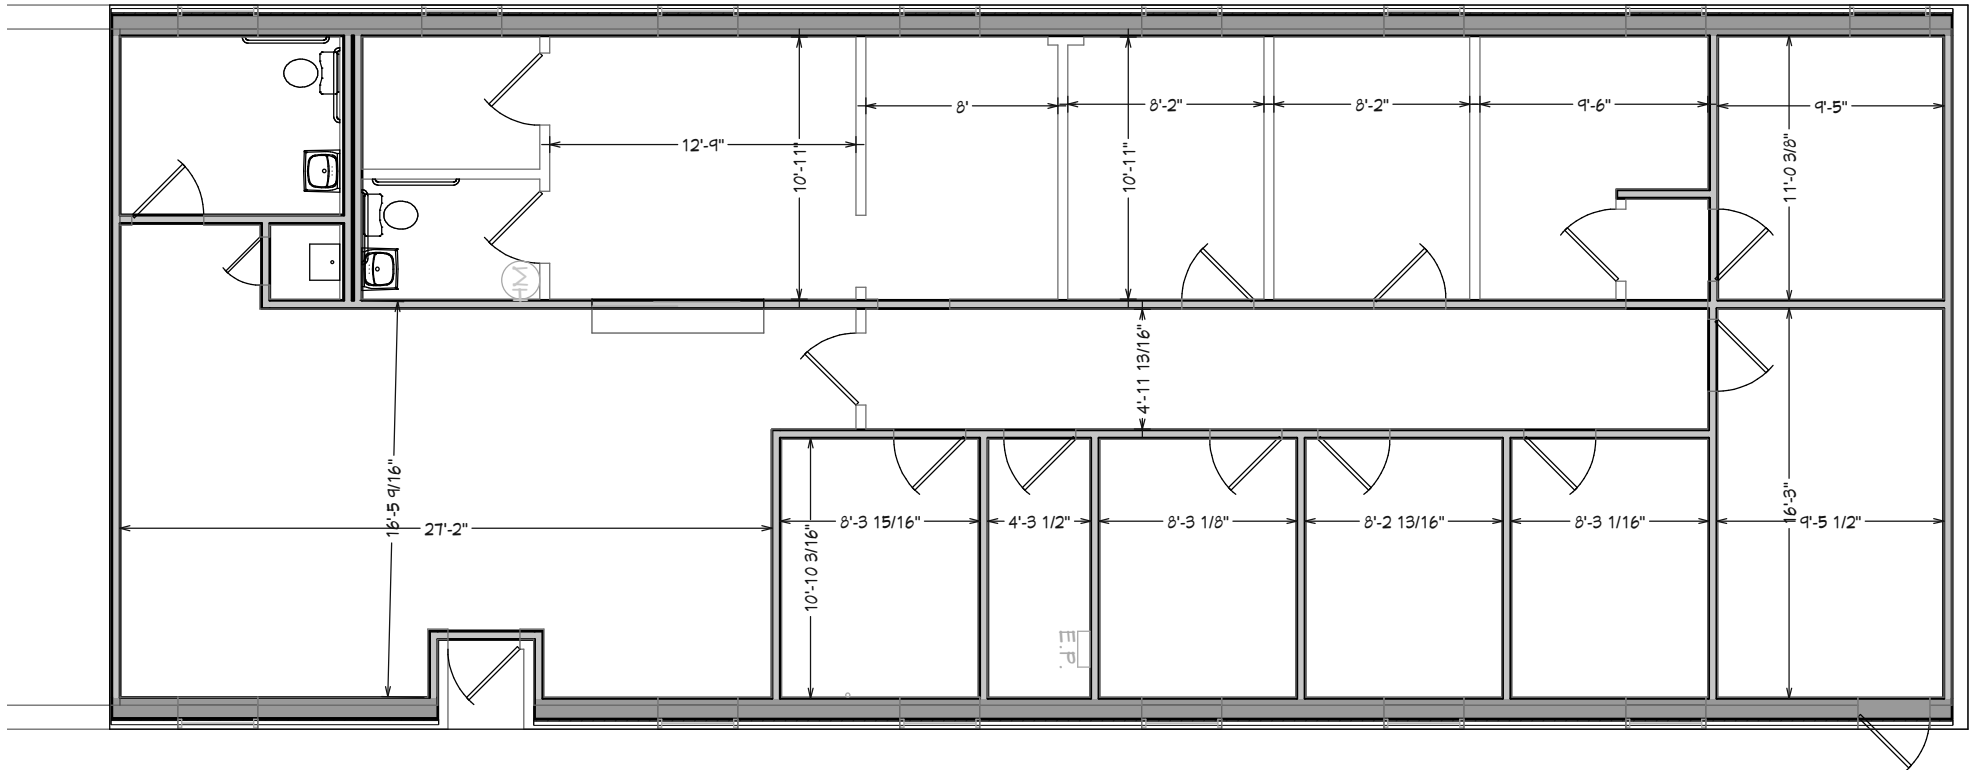

IDEAL PROFESSIONAL PARK  
SUITE B-218: As-builts  
2,554 sqft  
Scale 1/8" = 1'

# IDEAL PROFESSIONAL PARK

Suite B-222: as-builts

SCALE: 1/4"=1'

806 sqft

IDEAL PROFESSIONAL PARK  
SUITE D-206/208: As-builts  
SCALE: 1"=15'  
3,360 SQFT

Prepared by DVP  
*\*\*all dimensions are approximate*

IDEAL PROFESSIONAL PARK  
SUITES D-214 and D-216: As-builts  
SCALE: 1/8"=1'  
1,344 SQFT